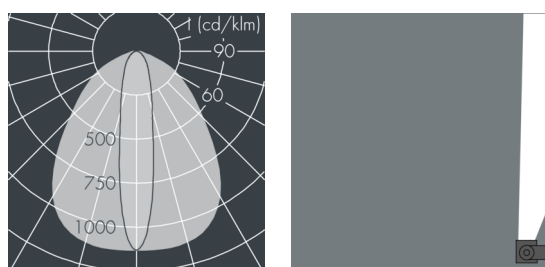

## Ecoline Mini modular system luminaire, left

8 768 256 009

12 × 1,8 W, 1171 lm, 3000 K warm white, wall washer 20° / 88°

L1 = 1229 mm

Customized solutions and modifications are possible: Special RAL, DB or NCS colours as polyester powder coat, luminaires in 2700 K and other colour temperatures and versions for high ambient temperature.

## Specification text

housing made of extruded aluminum and corrosion-resistant die-cast aluminum AlSi12, polyester powder coated by high-quality and UV-stabilized coating process, Colour: silver grey, all exterior parts are stainless steel, polycarbonate cover, with partial frosting for uniform light diffraction, silicon gasket, with connection coupling and 3-pin connector on the right, tilt range: 220°, cable gland: M16 with 1 m cable Ho5RN-F3G1, connecting terminal: 3 pole, highly efficient optics made of transparent thermoplastic for precise lighting tasks, integral driver (AC/DC), CRI > 80, max 2 SDCM, service life L90/B10 > 50.000 h, Beam angle (FWHM): 20° / 88°, luminous flux: 1171 lm, wattage: 21 W, delivered lumens 56 lm/W, protection type IP65, protection class I, impact resistance IK10, windage area 0,048 m<sup>2</sup>, dimensions (L×H×W): 1229 × 43 × 40 mm, weight 2.5 kg

## Specification

Wattage	21 W	Beam angle (FWHM)	20° / 88°
Delivered lumens	56 lm/W	Housing colour	silver grey
Light source	LED 3000 K	Power supply cable	Ø 5 – 9 mm
Color Rendering Index	CRI > 80	Protection type	IP65
Colour tolerance	max 2 SDCM	Protection class	I
Lifetime ta 25° C	L90/B10 > 50.000 h	Impact resistance	IK10
Control gear	on / off	Windage area	0,048m <sup>2</sup>
Input voltage AC	220 – 240 V	Dimensions	1229 × 43 × 40 mm
Input voltage DC	195 – 250 V	Weight	2,50 kg
Voltage protection	2 kV L/N   4 kV L/PE	Max. ambient temperature ta	50°