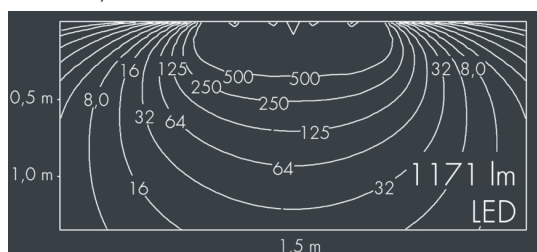

## Ecoline Mini modular system luminaire, left

8 768 256 009

12 × 1,8 W, 1171 lm, 3000 K warm white, wall washer 20° / 88°

L1 = 1229 mm

Customized solutions and modifications are possible: Special RAL, DB or NCS colours as polyester powder coat, luminaires in 2700 K and other colour temperatures and versions for high ambient temperature.

## Specification text

housing made of extruded aluminum and corrosion-resistant die-cast aluminum AlSi12, polyester powder coated by high-quality and UV-stabilized coating process, Colour: silver grey, all exterior parts are stainless steel, polycarbonate cover, with partial frosting for uniform light diffraction, silicon gasket, with connection coupling and 3-pin connector on the right, tilt range: 220°, cable gland: M16 with 1 m cable Ho5RN-F3G1, connecting terminal: 3 pole, highly efficient optics made of transparent thermoplastic for precise lighting tasks, integral driver (AC/DC), CRI > 80, max 2 SDCM, service life L90/B10 > 50.000 h, Beam angle (FWHM): 20° / 88°, luminous flux: 1171 lm, wattage: 21 W, delivered lumens 56 lm/W, protection type IP65, protection class I, impact resistance IK10, windage area 0,048 m<sup>2</sup>, dimensions (L×H×W): 1229 × 43 × 40 mm, weight 2.5 kg

## Specification

Wattage	21 W	Beam angle (FWHM)	20° / 88°
Delivered lumens	56 lm/W	Housing colour	silver grey
Light source	LED 3000 K	Power supply cable	Ø 5 – 9 mm
Color Rendering Index	CRI > 80	Protection type	IP65
Colour tolerance	max 2 SDCM	Protection class	I
Lifetime ta 25° C	L90/B10 > 50.000 h	Impact resistance	IK10
Control gear	on / off	Windage area	0,048m <sup>2</sup>
Input voltage AC	220 – 240 V	Dimensions	1229 × 43 × 40 mm
Input voltage DC	195 – 250 V	Weight	2,50 kg
Voltage protection	2 kV L/N   4 kV L/PE	Max. ambient temperature ta	50°