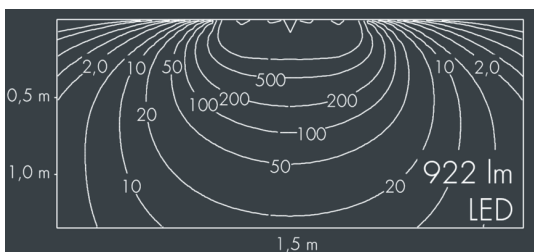

Ecoline Mini modular system luminaire, left

8 768 145 109

9 × 1,8 W, 922 lm, 4000 K neutral white, DALI, wall washer 20° / 88°

L1 = 935 mm

Customized solutions and modifications are possible: Special RAL, DB or NCS colours as polyester powder coat, luminaires in 2700 K and other colour temperatures and versions for high ambient temperature.

Specification text

housing made of extruded aluminum and corrosion-resistant die-cast aluminum AlSi12, polyester powder coated by high-quality and UV-stabilized coating process, Colour: black RAL 7021, all exterior parts are stainless steel, polycarbonate cover, with partial frosting for uniform light diffraction, silicon gasket, with connection coupling and 5-pin connector on right, tilt range: 220°, cable gland:

M16, with 1 m cable gland ÖLFLEX Robust 210 5G1, connecting terminal: 5 pole, highly efficient optics made of transparent thermoplastic for precise lighting tasks, integral, dimmable driver (DALI), CRI > 80, max 2 SDCM, service life L90/B10 > 50.000 h, Beam angle (FWHM): 20° / 88°, luminous flux: 922 lm, wattage: 16 W, delivered lumens 58 lm/W, protection type IP65, protection class I, impact resistance IK10, windage area 0,037 m², dimensions (L×H×W): 935 × 43 × 40 mm, weight 2.1 kg

Specification

Wattage	16 W	Beam angle (FWHM)	20° / 88°
Delivered lumens	58 lm/W	Housing colour	black RAL 7021
Light source	LED 4000 K	Power supply cable	Ø 5 – 9 mm
Color Rendering Index	CRI > 80	Protection type	IP65
Colour tolerance	max 2 SDCM	Protection class	I
Lifetime ta 25° C	L90/B10 > 50.000 h	Impact resistance	IK10
Control gear	DALI	Windage area	0,037m ²
Input voltage AC	220 – 240 V	Dimensions	935 × 43 × 40 mm
Input voltage DC	195 – 240 V	Weight	2,10 kg
Voltage protection	2 kV L/N 4 kV L/PE	Max. ambient temperature ta	50°
Luminaires per B16A / C16A	50 / 85		