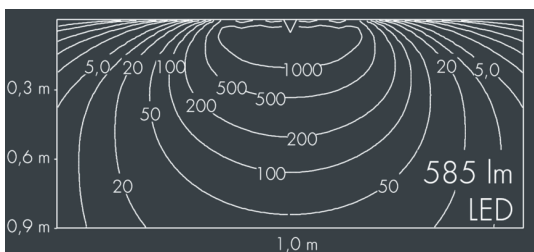

Ecoline Mini modular system luminaire, left

8 768 046 209

6 × 1,8 W, 585 lm, 3000 K warm white, 1-10V, wall washer 20° / 88°

L1 = 641 mm

Customized solutions and modifications are possible: Special RAL, DB or NCS colours as polyester powder coat, luminaires in 2700 K and other colour temperatures and versions for high ambient temperature.

Specification text

housing made of extruded aluminum and corrosion-resistant die-cast aluminum AlSi12, polyester powder coated by high-quality and UV-stabilized coating process, Colour: black RAL 7021, all exterior parts are stainless steel, polycarbonate cover, with partial frosting for uniform light diffraction, silicon gasket, with connection coupling and 5-pin connector on right, tilt range: 220°, cable gland:

M16, with 1 m cable gland ÖLFLEX Robust 210 5G1, connecting terminal: 5 pole, highly efficient optics made of transparent thermoplastic for precise lighting tasks, integral driver (dimnable 1-10V), CRI > 80, max 2 SDCM, service life L90/B10 > 50.000 h, Beam angle (FWHM): 20° / 88°, luminous flux: 585 lm, wattage: 11 W, delivered lumens 53 lm/W, protection type IP65, protection class I, impact resistance IK10, windage area 0,025 m², dimensions (L×H×W): 641 × 43 × 40 mm, weight 1.5 kg

Specification

Wattage	11 W	Beam angle (FWHM)	20° / 88°
Delivered lumens	53 lm/W	Housing colour	black RAL 7021
Light source	LED 3000 K	Power supply cable	Ø 5 – 9 mm
Color Rendering Index	CRI > 80	Protection type	IP65
Colour tolerance	max 2 SDCM	Protection class	I
Lifetime ta 25° C	L90/B10 > 50.000 h	Impact resistance	IK10
Control gear	1-10V	Windage area	0,025m ²
Input voltage AC	220 – 240 V	Dimensions	641 × 43 × 40 mm
Input voltage DC	195 – 240 V	Weight	1,50 kg
Voltage protection	2 kV L/N 4 kV L/PE	Max. ambient temperature ta	50°
Luminaires per B16A / C16A	50 / 85		