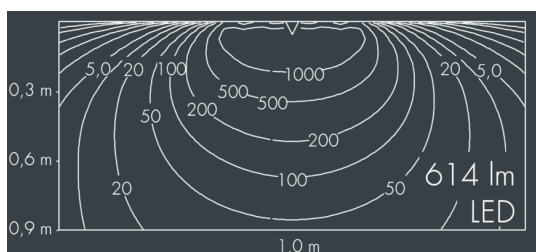

Ecoline Mini modular system luminaire, left

8 768 045 109

6 × 1,8 W, 614 lm, 4000 K neutral white, DALI, wall washer 20° / 88°

L1 = 641 mm

Customized solutions and modifications are possible: Special RAL, DB or NCS colours as polyester powder coat, luminaires in 2700 K and other colour temperatures and versions for high ambient temperature.

Specification text

housing made of extruded aluminum and corrosion-resistant die-cast aluminum AlSi12, polyester powder coated by high-quality and UV-stabilized coating process, Colour: black RAL 7021, all exterior parts are stainless steel, polycarbonate cover, with partial frosting for uniform light diffraction, silicon gasket, with connection coupling and 5-pin connector on right, tilt range: 220°, cable gland:

M16, with 1 m cable gland ÖLFLEX Robust 210 5G1, connecting terminal: 5 pole, highly efficient optics made of transparent thermoplastic for precise lighting tasks, integral, dimmable driver (DALI), CRI > 80, max 2 SDCM, service life L90/B10 > 50.000 h, Beam angle (FWHM): 20° / 88°, luminous flux: 614 lm, wattage: 11 W, delivered lumens 56 lm/W, protection type IP65, protection class I, impact resistance IK10, windage area 0,025 m², dimensions (L×H×W): 641 × 43 × 40 mm, weight 1.5 kg

Wattage	11 W	Beam angle (FWHM)	20° / 88°
Delivered lumens	56 lm/W	Housing colour	black RAL 7021
Light source	LED 4000 K	Power supply cable	Ø 5 – 9 mm
Color Rendering Index	CRI > 80	Protection type	IP65
Colour tolerance	max 2 SDCM	Protection class	I
Lifetime ta 25° C	L90/B10 > 50.000 h	Impact resistance	IK10
Control gear	DALI	Windage area	0,025m ²
Input voltage AC	220 – 240 V	Dimensions	641 × 43 × 40 mm
Input voltage DC	195 – 240 V	Weight	1,50 kg
Voltage protection	2 kV L/N 4 kV L/PE	Max. ambient temperature ta	50°
Luminaires per B16A / C16A	50 / 85		