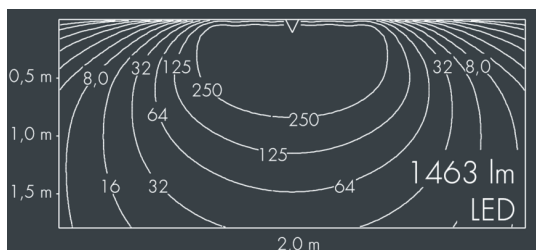

Ecoline Mini

8 767 346 209

15 × 1,8 W, 1463 lm, 3000 K warm white, 1-10V, wall washer 20° / 88°

L1 = 1550 mm, L2 = 1513 mm

Customized solutions and modifications are possible: Special RAL, DB or NCS colours as polyester powder coat, luminaires in 2700 K and other colour temperatures and versions for high ambient temperature.

Specification text

housing made of extruded aluminum and corrosion-resistant die-cast aluminum AlSi12, polyester powder coated by high-quality and UV-stabilized coating process, Colour: black RAL 7021, all exterior parts are stainless steel, polycarbonate cover, with partial frosting for uniform light diffraction, silicon gasket, wall arms: 2 elongated holes Ø 6.5 mm, spacing L2, tilt range: 220°, cable gland:

M16, with 1 m cable gland ÖLFLEX Robust 210 5G1, connecting terminal: 5 pole, highly efficient optics made of transparent thermoplastic for precise lighting tasks, integral driver (dimnable 1-10V), CRI > 80, max 2 SDCM, service life L90/B10 > 50.000 h, Beam angle (FWHM): 20° / 88°, luminous flux: 1463 lm, wattage: 26 W, delivered lumens 56 lm/W, protection type IP65, protection class I, impact resistance IK10, windage area 0,059 m², dimensions (L×H×W): 1550 × 43 × 40 mm, weight 3 kg

Specification

Wattage	26 W	Beam angle (FWHM)	20° / 88°
Delivered lumens	56 lm/W	Housing colour	black RAL 7021
Light source	LED 3000 K	Power supply cable	Ø 5 – 9 mm
Color Rendering Index	CRI > 80	Protection type	IP65
Colour tolerance	max 2 SDCM	Protection class	I
Lifetime ta 25° C	L90/B10 > 50.000 h	Impact resistance	IK10
Control gear	1-10V	Windage area	0,059m ²
Input voltage AC	220 – 240 V	Dimensions	1550 × 43 × 40 mm
Input voltage DC	195 – 240 V	Weight	3,00 kg
Voltage protection	2 kV L/N 4 kV L/PE	Max. ambient temperature ta	50°
Luminaires per B16A / C16A	50 / 85		