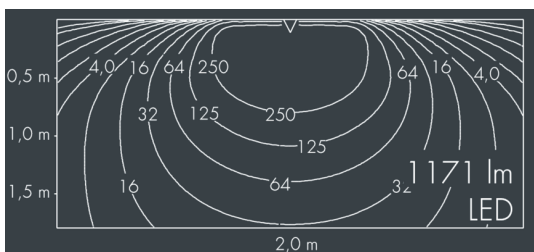

Ecoline Mini

8 767 266 209

12 × 1,8 W, 1171 lm, 3000 K warm white, 1-10V, wall washer 20° / 88°

L1 = 1256 mm, L2 = 1219 mm

Customized solutions and modifications are possible: Special RAL, DB or NCS colours as polyester powder coat, luminaires in 2700 K and other colour temperatures and versions for high ambient temperature.

Specification text

housing made of extruded aluminum and corrosion-resistant die-cast aluminum AlSi12, polyester powder coated by high-quality and UV-stabilized coating process, Colour: white RAL 9002, all exterior parts are stainless steel, polycarbonate cover, with partial frosting for uniform light diffraction, silicon gasket, wall arms: 2 elongated holes Ø 6.5 mm, spacing L2, tilt range: 20°, cable gland:

M16, with 1 m cable gland ÖLFLEX Robust 210 5G1, connecting terminal: 5 pole, highly efficient optics made of transparent thermoplastic for precise lighting tasks, integral driver (dimnable 1-10V), CRI > 80, max 2 SDCM, service life L90/B10 > 50.000 h, Beam angle (FWHM): 20° / 88°, luminous flux: 1171 lm, wattage: 21 W, delivered lumens 56 lm/W, protection type IP65, protection class I, impact resistance IK10, windage area 0,048 m², dimensions (L×H×W): 1256 × 43 × 40 mm, weight 2.5 kg

Wattage	21 W	Beam angle (FWHM)	20° / 88°
Delivered lumens	56 lm/W	Housing colour	white RAL 9002
Light source	LED 3000 K	Power supply cable	Ø 5 – 9 mm
Color Rendering Index	CRI > 80	Protection type	IP65
Colour tolerance	max 2 SDCM	Protection class	I
Lifetime ta 25° C	L90/B10 > 50.000 h	Impact resistance	IK10
Control gear	1-10V	Windage area	0,048m²
Input voltage AC	220 – 240 V	Dimensions	1256 × 43 × 40 mm
Input voltage DC	195 – 240 V	Weight	2,50 kg
Voltage protection	2 kV L/N 4 kV L/PE	Max. ambient temperature ta	50°
Luminaires per B16A / C16A	50 / 85		