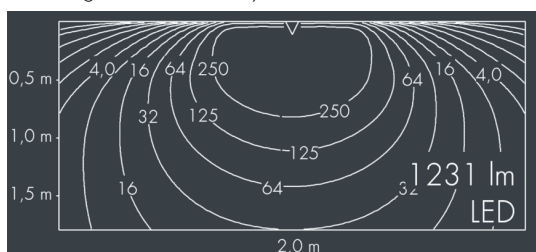

Ecoline Mini

8 767 265 109

12 × 1,8 W, 1231 lm, 4000 K neutral white, DALI, wall washer 20° / 88°

L1 = 1256 mm, L2 = 1219 mm

Customized solutions and modifications are possible: Special RAL, DB or NCS colours as polyester powder coat, luminaires in 2700 K and other colour temperatures and versions for high ambient temperature.

Specification text

housing made of extruded aluminum and corrosion-resistant die-cast aluminum AlSi12, polyester powder coated by high-quality and UV-stabilized coating process, Colour: white RAL 9002, all exterior parts are stainless steel, polycarbonate cover, with partial frosting for uniform light diffraction, silicon gasket, wall arms: 2 elongated holes Ø 6.5 mm, spacing L2, tilt range: 220°, cable gland:

M16, with 1 m cable gland ÖLFLEX Robust 210 5G1, connecting terminal: 5 pole, highly efficient optics made of transparent thermoplastic for precise lighting tasks, integral, dimmable driver (DALI), CRI > 80, max 2 SDCM, service life L90/B10 > 50.000 h, Beam angle (FWHM): 20° / 88°, luminous flux: 1231 lm, wattage: 21 W, delivered lumens 59 lm/W, protection type IP65, protection class I, impact resistance IK10, windage area 0,048 m², dimensions (L×H×W): 1256 × 43 × 40 mm, weight 2.5 kg

Wattage	21 W	Beam angle (FWHM)	20° / 88°
Delivered lumens	59 lm/W	Housing colour	white RAL 9002
Light source	LED 4000 K	Power supply cable	Ø 5 – 9 mm
Color Rendering Index	CRI > 80	Protection type	IP65
Colour tolerance	max 2 SDCM	Protection class	I
Lifetime ta 25° C	L90/B10 > 50.000 h	Impact resistance	IK10
Control gear	DALI	Windage area	0,048m ²
Input voltage AC	220 – 240 V	Dimensions	1256 × 43 × 40 mm
Input voltage DC	195 – 240 V	Weight	2,50 kg
Voltage protection	2 kV L/N 4 kV L/PE	Max. ambient temperature ta	50°
Luminaires per B16A / C16A	50 / 85		