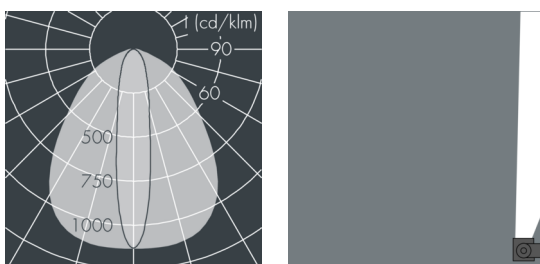

Ecoline Mini

8 767 256 209

12 × 1,8 W, 1171 lm, 3000 K warm white, 1-10V, wall washer 20° / 88°

L1 = 1256 mm, L2 = 1219 mm

Customized solutions and modifications are possible: Special RAL, DB or NCS colours as polyester powder coat, luminaires in 2700 K and other colour temperatures and versions for high ambient temperature.

Specification text

housing made of extruded aluminum and corrosion-resistant die-cast aluminum AlSi12, polyester powder coated by high-quality and UV-stabilized coating process, Colour: silver grey, all exterior parts are stainless steel, polycarbonate cover, with partial frosting for uniform light diffraction, silicon gasket, wall arms: 2 elongated holes Ø 6.5 mm, spacing L2, tilt range: 20°, cable gland:

M16, with 1 m cable gland ÖLFLEX Robust 210 5G1, connecting terminal: 5 pole, highly efficient optics made of transparent thermoplastic for precise lighting tasks, integral driver (dimnable 1-10V), CRI > 80, max 2 SDCM, service life L90/B10 > 50.000 h, Beam angle (FWHM): 20° / 88°, luminous flux: 1171 lm, wattage: 21 W, delivered lumens 56 lm/W, protection type IP65, protection class I, impact resistance IK10, windage area 0,048 m², dimensions (L×H×W): 1256 × 43 × 40 mm, weight 2.5 kg

Wattage	21 W	Beam angle (FWHM)	20° / 88°
Delivered lumens	56 lm/W	Housing colour	silver grey
Light source	LED 3000 K	Power supply cable	Ø 5 – 9 mm
Color Rendering Index	CRI > 80	Protection type	IP65
Colour tolerance	max 2 SDCM	Protection class	I
Lifetime ta 25° C	L90/B10 > 50.000 h	Impact resistance	IK10
Control gear	1-10V	Windage area	0,048m²
Input voltage AC	220 – 240 V	Dimensions	1256 × 43 × 40 mm
Input voltage DC	195 – 240 V	Weight	2,50 kg
Voltage protection	2 kV L/N 4 kV L/PE	Max. ambient temperature ta	50°
Luminaires per B16A / C16A	50 / 85		