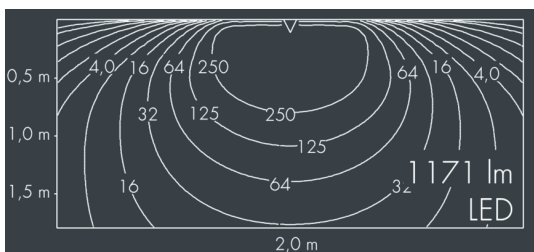

Ecoline Mini

8 767 256 209

12 × 1,8 W, 1171 lm, 3000 K warm white, 1-10V, wall washer 20° / 88°

L1 = 1256 mm, L2 = 1219 mm

Customized solutions and modifications are possible: Special RAL, DB or NCS colours as polyester powder coat, luminaires in 2700 K and other colour temperatures and versions for high ambient temperature.

Specification text

housing made of extruded aluminum and corrosion-resistant die-cast aluminum AlSi12, polyester powder coated by high-quality and UV-stabilized coating process, Colour: silver grey, all exterior parts are stainless steel, polycarbonate cover, with partial frosting for uniform light diffraction, silicon gasket, wall arms: 2 elongated holes Ø 6.5 mm, spacing L2, tilt range: 20°, cable gland:

M16, with 1 m cable gland ÖLFLEX Robust 210 5G1, connecting terminal: 5 pole, highly efficient optics made of transparent thermoplastic for precise lighting tasks, integral driver (dimnable 1-10V), CRI > 80, max 2 SDCM, service life L90/B10 > 50.000 h, Beam angle (FWHM): 20° / 88°, luminous flux: 1171 lm, wattage: 21 W, delivered lumens 56 lm/W, protection type IP65, protection class I, impact resistance IK10, windage area 0,048 m², dimensions (L×H×W): 1256 × 43 × 40 mm, weight 2.5 kg

Wattage	21 W	Beam angle (FWHM)	20° / 88°
Delivered lumens	56 lm/W	Housing colour	silver grey
Light source	LED 3000 K	Power supply cable	Ø 5 – 9 mm
Color Rendering Index	CRI > 80	Protection type	IP65
Colour tolerance	max 2 SDCM	Protection class	I
Lifetime ta 25° C	L90/B10 > 50.000 h	Impact resistance	IK10
Control gear	1-10V	Windage area	0,048m²
Input voltage AC	220 – 240 V	Dimensions	1256 × 43 × 40 mm
Input voltage DC	195 – 240 V	Weight	2,50 kg
Voltage protection	2 kV L/N 4 kV L/PE	Max. ambient temperature ta	50°
Luminaires per B16A / C16A	50 / 85		