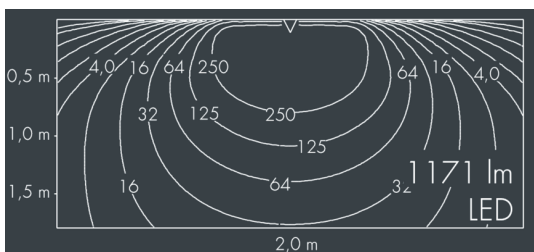

## Ecoline Mini

8 767 256 109

12 × 1,8 W, 1171 lm, 3000 K warm white, DALI, wall washer 20° / 88°

L1 = 1256 mm, L2 = 1219 mm

Customized solutions and modifications are possible: Special RAL, DB or NCS colours as polyester powder coat, luminaires in 2700 K and other colour temperatures and versions for high ambient temperature.

## Specification text

housing made of extruded aluminum and corrosion-resistant die-cast aluminum AlSi12, polyester powder coated by high-quality and UV-stabilized coating process, Colour: silver grey, all exterior parts are stainless steel, polycarbonate cover, with partial frosting for uniform light diffraction, silicon gasket, wall arms: 2 elongated holes Ø 6.5 mm, spacing L2, tilt range: 20°, cable gland:

M16, with 1 m cable gland ÖLFLEX Robust 210 5G1, connecting terminal: 5 pole, highly efficient optics made of transparent thermoplastic for precise lighting tasks, integral, dimmable driver (DALI), CRI > 80, max 2 SDCM, service life L90/B10 > 50.000 h, Beam angle (FWHM): 20° / 88°, luminous flux: 1171 lm, wattage: 21 W, delivered lumens 56 lm/W, protection type IP65, protection class I, impact resistance IK10, windage area 0,048 m², dimensions (L×H×W): 1256 × 43 × 40 mm, weight 2.5 kg

## Specification

Wattage	21 W	Beam angle (FWHM)	20° / 88°
Delivered lumens	56 lm/W	Housing colour	silver grey
Light source	LED 3000 K	Power supply cable	Ø 5 – 9 mm
Color Rendering Index	CRI > 80	Protection type	IP65
Colour tolerance	max 2 SDCM	Protection class	I
Lifetime ta 25° C	L90/B10 > 50.000 h	Impact resistance	IK10
Control gear	DALI	Windage area	0,048m²
Input voltage AC	220 – 240 V	Dimensions	1256 × 43 × 40 mm
Input voltage DC	195 – 240 V	Weight	2,50 kg
Voltage protection	2 kV L/N   4 kV L/PE	Max. ambient temperature ta	50°
Luminaires per B16A / C16A	50 / 85		