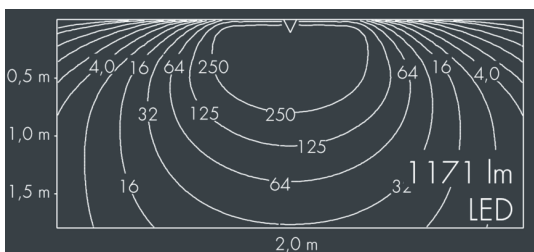

Ecoline Mini

8 767 246 209

12 × 1,8 W, 1171 lm, 3000 K warm white, 1-10V, wall washer 20° / 88°

L1 = 1256 mm, L2 = 1219 mm

Customized solutions and modifications are possible: Special RAL, DB or NCS colours as polyester powder coat, luminaires in 2700 K and other colour temperatures and versions for high ambient temperature.

Specification text

housing made of extruded aluminum and corrosion-resistant die-cast aluminum AlSi12, polyester powder coated by high-quality and UV-stabilized coating process, Colour: black RAL 7021, all exterior parts are stainless steel, polycarbonate cover, with partial frosting for uniform light diffraction, silicon gasket, wall arms: 2 elongated holes Ø 6.5 mm, spacing L2, tilt range: 220°, cable gland:

M16, with 1 m cable gland ÖLFLEX Robust 210 5G1, connecting terminal: 5 pole, highly efficient optics made of transparent thermoplastic for precise lighting tasks, integral driver (dimnable 1-10V), CRI > 80, max 2 SDCM, service life L90/B10 > 50.000 h, Beam angle (FWHM): 20° / 88°, luminous flux: 1171 lm, wattage: 21 W, delivered lumens 56 lm/W, protection type IP65, protection class I, impact resistance IK10, windage area 0,048 m², dimensions (L×H×W): 1256 × 43 × 40 mm, weight 2.5 kg

Specification

Wattage	21 W	Beam angle (FWHM)	20° / 88°
Delivered lumens	56 lm/W	Housing colour	black RAL 7021
Light source	LED 3000 K	Power supply cable	Ø 5 – 9 mm
Color Rendering Index	CRI > 80	Protection type	IP65
Colour tolerance	max 2 SDCM	Protection class	I
Lifetime ta 25° C	L90/B10 > 50.000 h	Impact resistance	IK10
Control gear	1-10V	Windage area	0,048m ²
Input voltage AC	220 – 240 V	Dimensions	1256 × 43 × 40 mm
Input voltage DC	195 – 240 V	Weight	2,50 kg
Voltage protection	2 kV L/N 4 kV L/PE	Max. ambient temperature ta	50°
Luminaires per B16A / C16A	50 / 85		