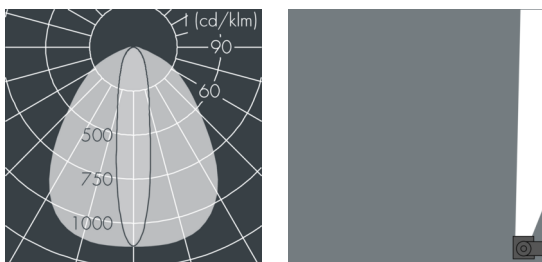

Ecoline Mini

8 767 246 109

12 × 1,8 W, 1171 lm, 3000 K warm white, DALI, wall washer 20° / 88°

L1 = 1256 mm, L2 = 1219 mm

Customized solutions and modifications are possible: Special RAL, DB or NCS colours as polyester powder coat, luminaires in 2700 K and other colour temperatures and versions for high ambient temperature.

M16, with 1 m cable gland ÖLFLEX Robust 210 5G1, connecting terminal: 5 pole, highly efficient optics made of transparent thermoplastic for precise lighting tasks, integral, dimmable driver (DALI), CRI > 80, max 2 SDCM, service life L90/B10 > 50.000 h, Beam angle (FWHM): 20° / 88°, luminous flux: 1171 lm, wattage: 21 W, delivered lumens 56 lm/W, protection type IP65, protection class I, impact resistance IK10, windage area 0,048 m², dimensions (L×H×W): 1256 × 43 × 40 mm, weight 2.5 kg

Specification

Wattage	21 W	Beam angle (FWHM)	20° / 88°
Delivered lumens	56 lm/W	Housing colour	black RAL 7021
Light source	LED 3000 K	Power supply cable	Ø 5 – 9 mm
Color Rendering Index	CRI > 80	Protection type	IP65
Colour tolerance	max 2 SDCM	Protection class	I
Lifetime ta 25° C	L90/B10 > 50.000 h	Impact resistance	IK10
Control gear	DALI	Windage area	0,048m²
Input voltage AC	220 – 240 V	Dimensions	1256 × 43 × 40 mm
Input voltage DC	195 – 240 V	Weight	2,50 kg
Voltage protection	2 kV L/N 4 kV L/PE	Max. ambient temperature ta	50°
Luminaires per B16A / C16A	50 / 85		