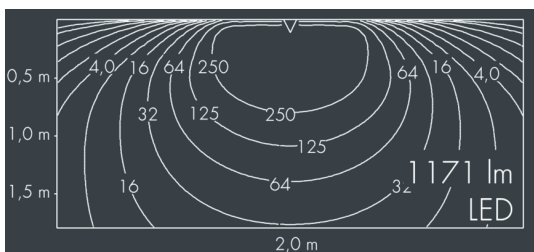

Ecoline Mini

8 767 246 109

12 × 1,8 W, 1171 lm, 3000 K warm white, DALI, wall washer 20° / 88°

L1 = 1256 mm, L2 = 1219 mm

Customized solutions and modifications are possible: Special RAL, DB or NCS colours as polyester powder coat, luminaires in 2700 K and other colour temperatures and versions for high ambient temperature.

Specification text

housing made of extruded aluminum and corrosion-resistant die-cast aluminum AlSi12, polyester powder coated by high-quality and UV-stabilized coating process, Colour: black RAL 7021, all exterior parts are stainless steel, polycarbonate cover, with partial frosting for uniform light diffraction, silicon gasket, wall arms: 2 elongated holes Ø 6.5 mm, spacing L2, tilt range: 220°, cable gland:

M16, with 1 m cable gland ÖLFLEX Robust 210 5G1, connecting terminal: 5 pole, highly efficient optics made of transparent thermoplastic for precise lighting tasks, integral, dimmable driver (DALI), CRI > 80, max 2 SDCM, service life L90/B10 > 50.000 h, Beam angle (FWHM): 20° / 88°, luminous flux: 1171 lm, wattage: 21 W, delivered lumens 56 lm/W, protection type IP65, protection class I, impact resistance IK10, windage area 0,048 m², dimensions (L×H×W): 1256 × 43 × 40 mm, weight 2.5 kg

Specification

Wattage	21 W	Beam angle (FWHM)	20° / 88°
Delivered lumens	56 lm/W	Housing colour	black RAL 7021
Light source	LED 3000 K	Power supply cable	Ø 5 – 9 mm
Color Rendering Index	CRI > 80	Protection type	IP65
Colour tolerance	max 2 SDCM	Protection class	I
Lifetime ta 25° C	L90/B10 > 50.000 h	Impact resistance	IK10
Control gear	DALI	Windage area	0,048m²
Input voltage AC	220 – 240 V	Dimensions	1256 × 43 × 40 mm
Input voltage DC	195 – 240 V	Weight	2,50 kg
Voltage protection	2 kV L/N 4 kV L/PE	Max. ambient temperature ta	50°
Luminaires per B16A / C16A	50 / 85		