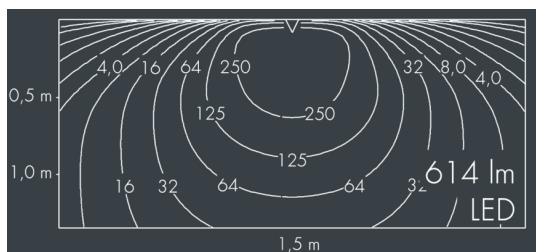

Ecoline Mini

8 767 065 209

6 × 1,8 W, 614 lm, 4000 K neutral white, 1-10V, wall washer 20° / 88°

L₁ = 668 mm, L₂ = 631 mm

Customized solutions and modifications are possible: Special RAL, DB or NCS colours as polyester powder coat, luminaires in 2700 K and other colour temperatures and versions for high ambient temperature.

Specification text

housing made of extruded aluminum and corrosion-resistant die-cast aluminum AlSi12, polyester powder coated by high-quality and UV-stabilized coating process, Colour: white RAL 9002, all exterior parts are stainless steel, polycarbonate cover, with partial frosting for uniform light diffraction, silicon gasket, wall arms: 2 elongated holes Ø 6.5 mm, spacing L₂, tilt range: 220°, cable gland:

M16, with 1 m cable gland ÖLFLEX Robust 210 5G1, connecting terminal: 5 pole, highly efficient optics made of transparent thermoplastic for precise lighting tasks, integral driver (dimnable 1-10V), CRI > 80, max 2 SDCM, service life L₉₀/B₁₀ > 50.000 h, Beam angle (FWHM): 20° / 88°, luminous flux: 614 lm, wattage: 11 W, delivered lumens 56 lm/W, protection type IP65, protection class I, impact resistance IK10, windage area 0,025 m², dimensions (L×H×W): 668 × 43 × 40 mm, weight 1.5 kg

Specification

Wattage	11 W	Beam angle (FWHM)	20° / 88°
Delivered lumens	56 lm/W	Housing colour	white RAL 9002
Light source	LED 4000 K	Power supply cable	Ø 5 – 9 mm
Color Rendering Index	CRI > 80	Protection type	IP65
Colour tolerance	max 2 SDCM	Protection class	I
Lifetime ta 25° C	L ₉₀ /B ₁₀ > 50.000 h	Impact resistance	IK10
Control gear	1-10V	Windage area	0,025m ²
Input voltage AC	220 – 240 V	Dimensions	668 × 43 × 40 mm
Input voltage DC	195 – 240 V	Weight	1,50 kg
Voltage protection	2 kV L/N 4 kV L/PE	Max. ambient temperature ta	50°
Luminaires per B16A / C16A	50 / 85		