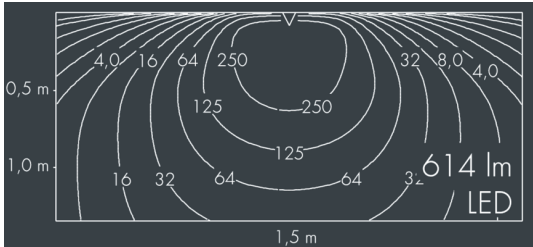

Ecoline Mini

8 767 065 109

6 × 1,8 W, 614 lm, 4000 K neutral white, DALI, wall washer 20° / 88°

L₁ = 668 mm, L₂ = 631 mm

Customized solutions and modifications are possible: Special RAL, DB or NCS colours as polyester powder coat, luminaires in 2700 K and other colour temperatures and versions for high ambient temperature.

M16, with 1 m cable gland ÖLFLEX Robust 210 5G1,

connecting terminal: 5 pole, highly efficient optics made of transparent thermoplastic for precise lighting tasks, integral, dimmable driver (DALI), CRI > 80, max 2 SDCM,

service life L₉₀/B₁₀ > 50.000 h,

Beam angle (FWHM): 20° / 88°, luminous flux: 614 lm,

wattage: 11 W, delivered lumens 56 lm/W, protection type

IP65, protection class I, impact resistance IK10, windage area 0,025 m², dimensions (L×H×W): 668 × 43 × 40 mm, weight 1.5 kg

Wattage	11 W	Beam angle (FWHM)	20° / 88°
Delivered lumens	56 lm/W	Housing colour	white RAL 9002
Light source	LED 4000 K	Power supply cable	Ø 5 – 9 mm
Color Rendering Index	CRI > 80	Protection type	IP65
Colour tolerance	max 2 SDCM	Protection class	I
Lifetime ta 25° C	L ₉₀ /B ₁₀ > 50.000 h	Impact resistance	IK10
Control gear	DALI	Windage area	0,025m ²
Input voltage AC	220 – 240 V	Dimensions	668 × 43 × 40 mm
Input voltage DC	195 – 240 V	Weight	1,50 kg
Voltage protection	2 kV L/N 4 kV L/PE	Max. ambient temperature ta	50°
Luminaires per B16A / C16A	50 / 85		