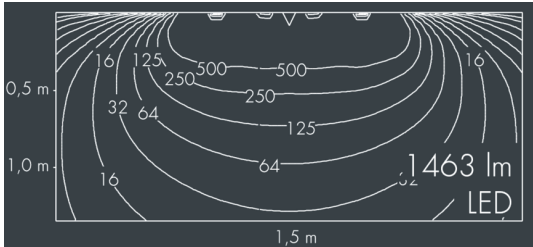

Ecoline Mini

8 766 356 109

15 × 1,8 W, 1463 lm, 3000 K warm white, DALI, wall washer 20° / 88°

L1 = 1550 mm, L2 = 1513 mm

Customized solutions and modifications are possible: Special RAL, DB or NCS colours as polyester powder coat, luminaires in 2700 K and other colour temperatures and versions for high ambient temperature.

Specification text

housing made of extruded aluminum and corrosion-resistant die-cast aluminum AlSi12, polyester powder coated by high-quality and UV-stabilized coating process, Colour: silver grey, all exterior parts are stainless steel, polycarbonate cover, with partial frosting for uniform light diffraction, silicon gasket, mounting flanges: 2 elongated holes Ø 6.5, spacing L2, tilt range: 220°, cable gland:

M16, with 1 m cable gland ÖLFLEX Robust 210 5G1, connecting terminal: 5 pole, highly efficient optics made of transparent thermoplastic for precise lighting tasks, integral, dimmable driver (DALI), CRI > 80, max 2 SDCM, service life L90/B10 > 50.000 h, Beam angle (FWHM): 20° / 88°, luminous flux: 1463 lm, wattage: 26 W, delivered lumens 56 lm/W, protection type IP65, protection class I, impact resistance IK10, windage area 0,059 m², dimensions (L×H×W): 1550 × 43 × 40 mm, weight 3 kg

Wattage	26 W	Beam angle (FWHM)	20° / 88°
Delivered lumens	56 lm/W	Housing colour	silver grey
Light source	LED 3000 K	Power supply cable	Ø 5 – 9 mm
Color Rendering Index	CRI > 80	Protection type	IP65
Colour tolerance	max 2 SDCM	Protection class	I
Lifetime ta 25° C	L90/B10 > 50.000 h	Impact resistance	IK10
Control gear	DALI	Windage area	0,059m ²
Input voltage AC	220 – 240 V	Dimensions	1550 × 43 × 40 mm
Input voltage DC	195 – 240 V	Weight	3,00 kg
Voltage protection	2 kV L/N 4 kV L/PE	Max. ambient temperature ta	50°
Luminaires per B16A / C16A	50 / 85		