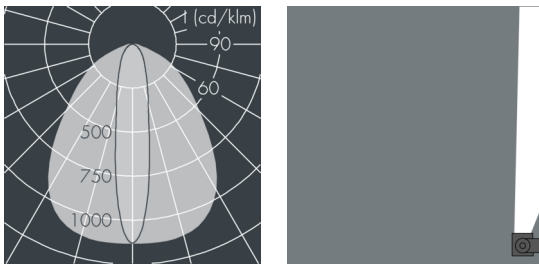

Ecoline Mini

8 766 356 109

15 × 1,8 W, 1463 lm, 3000 K warm white, DALI, wall washer 20° / 88°

L1 = 1550 mm, L2 = 1513 mm

Customized solutions and modifications are possible: Special RAL, DB or NCS colours as polyester powder coat, luminaires in 2700 K and other colour temperatures and versions for high ambient temperature.

Specification text

housing made of extruded aluminum and corrosion-resistant die-cast aluminum AlSi12, polyester powder coated by high-quality and UV-stabilized coating process, Colour: silver grey, all exterior parts are stainless steel, polycarbonate cover, with partial frosting for uniform light diffraction, silicon gasket, mounting flanges: 2 elongated holes Ø 6.5, spacing L2, tilt range: 220°, cable gland:

M16, with 1 m cable gland ÖLFLEX Robust 210 5G1, connecting terminal: 5 pole, highly efficient optics made of transparent thermoplastic for precise lighting tasks, integral, dimmable driver (DALI), CRI > 80, max 2 SDCM, service life L90/B10 > 50.000 h, Beam angle (FWHM): 20° / 88°, luminous flux: 1463 lm, wattage: 26 W, delivered lumens 56 lm/W, protection type IP65, protection class I, impact resistance IK10, windage area 0,059 m², dimensions (L×H×W): 1550 × 43 × 40 mm, weight 3 kg

Wattage	26 W	Beam angle (FWHM)	20° / 88°
Delivered lumens	56 lm/W	Housing colour	silver grey
Light source	LED 3000 K	Power supply cable	Ø 5 – 9 mm
Color Rendering Index	CRI > 80	Protection type	IP65
Colour tolerance	max 2 SDCM	Protection class	I
Lifetime ta 25° C	L90/B10 > 50.000 h	Impact resistance	IK10
Control gear	DALI	Windage area	0,059m ²
Input voltage AC	220 – 240 V	Dimensions	1550 × 43 × 40 mm
Input voltage DC	195 – 240 V	Weight	3,00 kg
Voltage protection	2 kV L/N 4 kV L/PE	Max. ambient temperature ta	50°
Luminaires per B16A / C16A	50 / 85		