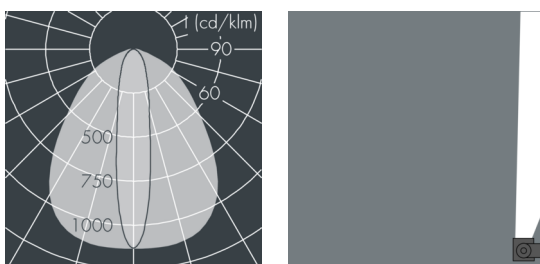

Ecoline Mini

8 766 066 209

6 × 1,8 W, 585 lm, 3000 K warm white, 1-10V, wall washer 20° / 88°

L₁ = 668 mm, L₂ = 631 mm

Customized solutions and modifications are possible: Special RAL, DB or NCS colours as polyester powder coat, luminaires in 2700 K and other colour temperatures and versions for high ambient temperature.

Specification text

housing made of extruded aluminum and corrosion-resistant die-cast aluminum AlSi12, polyester powder coated by high-quality and UV-stabilized coating process, Colour: white RAL 9002, all exterior parts are stainless steel, polycarbonate cover, with partial frosting for uniform light diffraction, silicon gasket, mounting flanges: 2 elongated holes Ø 6.5, spacing L₂, tilt range: 220°, cable gland:

M16, with 1 m cable gland ÖLFLEX Robust 210 5G1, connecting terminal: 5 pole, highly efficient optics made of transparent thermoplastic for precise lighting tasks, integral driver (dimnable 1-10V), CRI > 80, max 2 SDCM, service life L₉₀/B₁₀ > 50.000 h, Beam angle (FWHM): 20° / 88°, luminous flux: 585 lm, wattage: 11 W, delivered lumens 53 lm/W, protection type IP65, protection class I, impact resistance IK10, windage area 0,025 m², dimensions (L×H×W): 668 × 43 × 40 mm, weight 1.5 kg

Wattage	11 W	Beam angle (FWHM)	20° / 88°
Delivered lumens	53 lm/W	Housing colour	white RAL 9002
Light source	LED 3000 K	Power supply cable	Ø 5 – 9 mm
Color Rendering Index	CRI > 80	Protection type	IP65
Colour tolerance	max 2 SDCM	Protection class	I
Lifetime ta 25° C	L ₉₀ /B ₁₀ > 50.000 h	Impact resistance	IK10
Control gear	1-10V	Windage area	0,025m ²
Input voltage AC	220 – 240 V	Dimensions	668 × 43 × 40 mm
Input voltage DC	195 – 240 V	Weight	1,50 kg
Voltage protection	2 kV L/N 4 kV L/PE	Max. ambient temperature ta	50°
Luminaires per B16A / C16A	50 / 85		