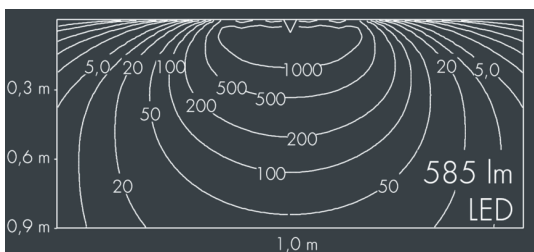

Ecoline Mini

8 766 066 209

6 × 1,8 W, 585 lm, 3000 K warm white, 1-10V, wall washer 20° / 88°

L₁ = 668 mm, L₂ = 631 mm

Customized solutions and modifications are possible: Special RAL, DB or NCS colours as polyester powder coat, luminaires in 2700 K and other colour temperatures and versions for high ambient temperature.

Specification text

housing made of extruded aluminum and corrosion-resistant die-cast aluminum AlSi12, polyester powder coated by high-quality and UV-stabilized coating process, Colour: white RAL 9002, all exterior parts are stainless steel, polycarbonate cover, with partial frosting for uniform light diffraction, silicon gasket, mounting flanges: 2 elongated holes Ø 6.5, spacing L₂, tilt range: 220°, cable gland:

M16, with 1 m cable gland ÖLFLEX Robust 210 5G1, connecting terminal: 5 pole, highly efficient optics made of transparent thermoplastic for precise lighting tasks, integral driver (dimnable 1-10V), CRI > 80, max 2 SDCM, service life L₉₀/B₁₀ > 50.000 h, Beam angle (FWHM): 20° / 88°, luminous flux: 585 lm, wattage: 11 W, delivered lumens 53 lm/W, protection type IP65, protection class I, impact resistance IK10, windage area 0,025 m², dimensions (L×H×W): 668 × 43 × 40 mm, weight 1.5 kg

Wattage	11 W	Beam angle (FWHM)	20° / 88°
Delivered lumens	53 lm/W	Housing colour	white RAL 9002
Light source	LED 3000 K	Power supply cable	Ø 5 – 9 mm
Color Rendering Index	CRI > 80	Protection type	IP65
Colour tolerance	max 2 SDCM	Protection class	I
Lifetime ta 25° C	L ₉₀ /B ₁₀ > 50.000 h	Impact resistance	IK10
Control gear	1-10V	Windage area	0,025m ²
Input voltage AC	220 – 240 V	Dimensions	668 × 43 × 40 mm
Input voltage DC	195 – 240 V	Weight	1,50 kg
Voltage protection	2 kV L/N 4 kV L/PE	Max. ambient temperature ta	50°
Luminaires per B16A / C16A	50 / 85		