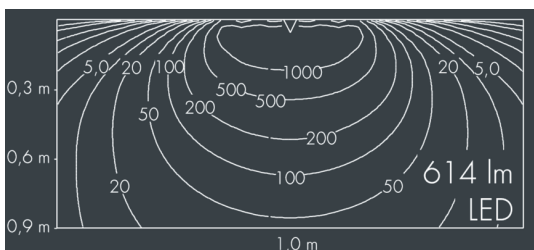

Ecoline Mini

8 766 065 109

6 × 1,8 W, 614 lm, 4000 K neutral white, DALI, wall washer 20° / 88°

L₁ = 668 mm, L₂ = 631 mm

Customized solutions and modifications are possible: Special RAL, DB or NCS colours as polyester powder coat, luminaires in 2700 K and other colour temperatures and versions for high ambient temperature.

Specification text

housing made of extruded aluminum and corrosion-resistant die-cast aluminum AlSi12, polyester powder coated by high-quality and UV-stabilized coating process, Colour: white RAL 9002, all exterior parts are stainless steel, polycarbonate cover, with partial frosting for uniform light diffraction, silicon gasket, mounting flanges: 2 elongated holes Ø 6.5, spacing L₂, tilt range: 220°, cable gland:

M16, with 1 m cable gland ÖLFLEX Robust 210 5G1, connecting terminal: 5 pole, highly efficient optics made of transparent thermoplastic for precise lighting tasks, integral, dimmable driver (DALI), CRI > 80, max 2 SDCM, service life L₉₀/B₁₀ > 50.000 h, Beam angle (FWHM): 20° / 88°, luminous flux: 614 lm, wattage: 11 W, delivered lumens 56 lm/W, protection type IP65, protection class I, impact resistance IK10, windage area 0,025 m², dimensions (L×H×W): 668 × 43 × 40 mm, weight 1.5 kg

Wattage	11 W	Beam angle (FWHM)	20° / 88°
Delivered lumens	56 lm/W	Housing colour	white RAL 9002
Light source	LED 4000 K	Power supply cable	Ø 5 – 9 mm
Color Rendering Index	CRI > 80	Protection type	IP65
Colour tolerance	max 2 SDCM	Protection class	I
Lifetime ta 25° C	L ₉₀ /B ₁₀ > 50.000 h	Impact resistance	IK10
Control gear	DALI	Windage area	0,025m ²
Input voltage AC	220 – 240 V	Dimensions	668 × 43 × 40 mm
Input voltage DC	195 – 240 V	Weight	1,50 kg
Voltage protection	2 kV L/N 4 kV L/PE	Max. ambient temperature ta	50°
Luminaires per B16A / C16A	50 / 85		